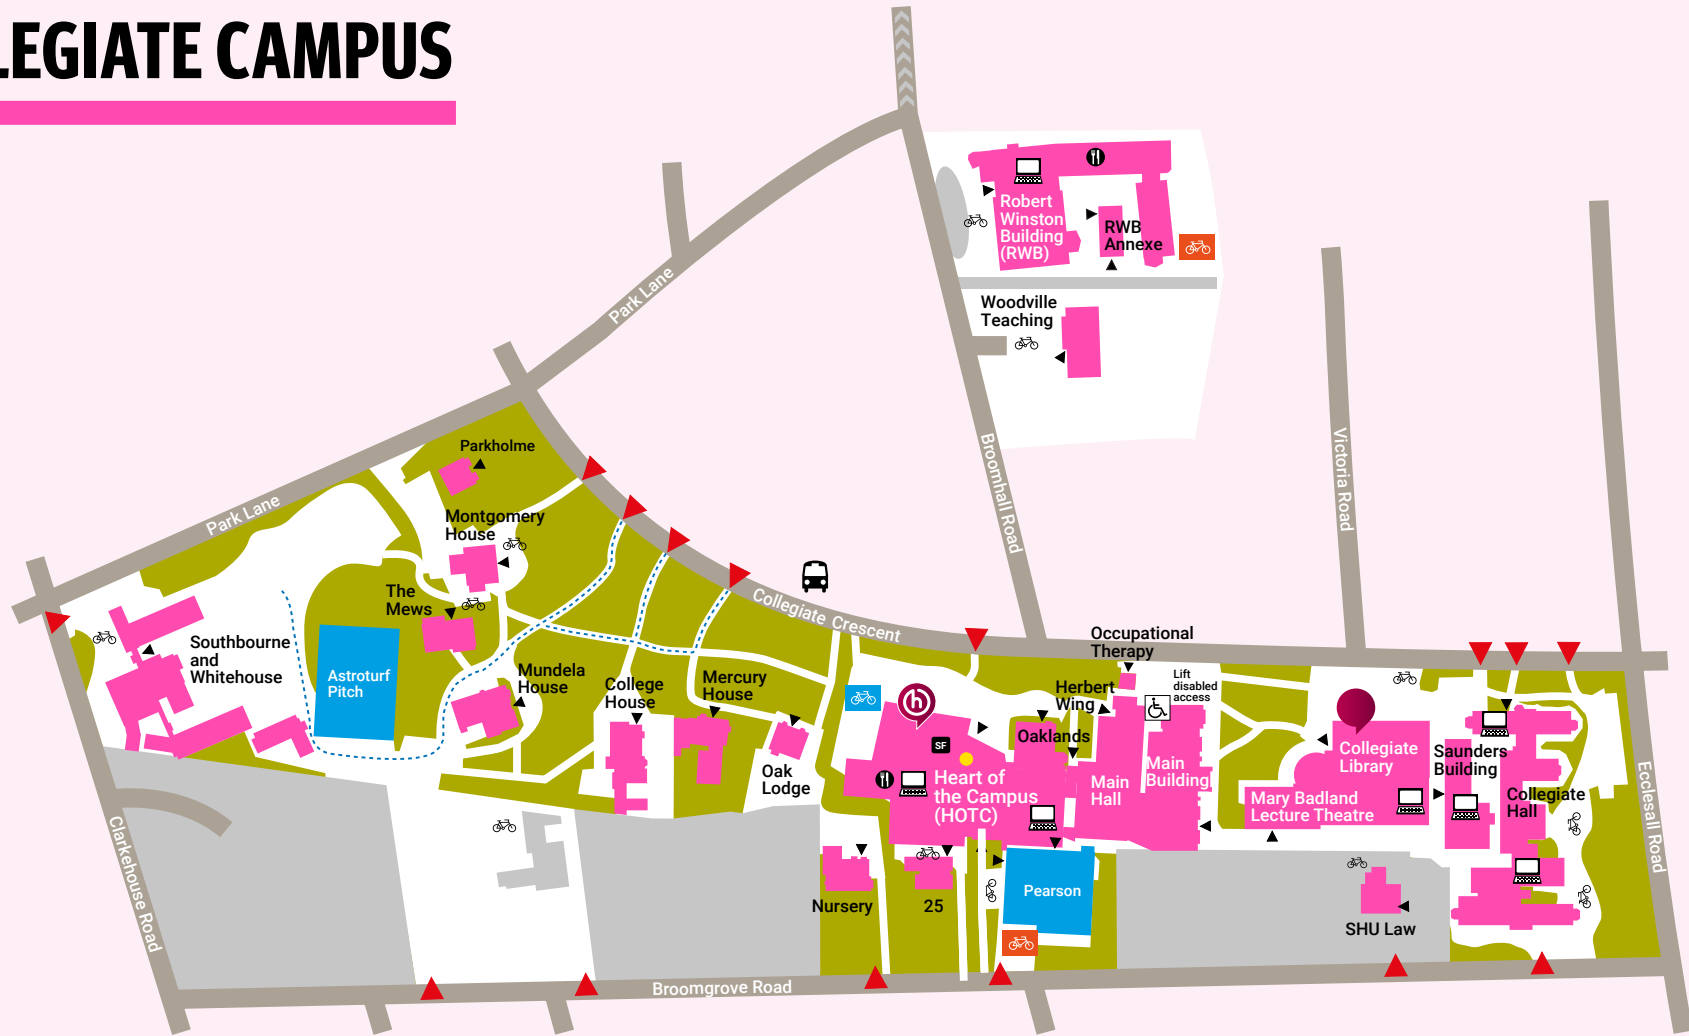

WHAT'S ON TODAY

Chat with us	Where and when?	Duration
<p>Hallam Students' Union We're your champions, your gateway to a world of exciting events and enriching new experiences, expert advice and support when you need it most, and opportunities to develop skills that give you the edge when applying for your dream job. Check out our socials @hallamsu, our app Hallam SU, and our website hallamstudentsunion.com.</p>	<p>Owen Building Hallam View, Level 6</p>	<p>10am-2pm</p>

COLLEGIATE CAMPUS

- ▼ Entrance to building
- ▼ Entrance to campus
- 🚲 Bike racks
- 🚲 Bike racks with covered storage
- 🚲 Bike racks with covered storage (staff only)
- 🚌 Coach stop - shuttle
- ⋯ Disabled access to Chestnut and Willow Court
- 🚻 Place to eat at the open day
- 📍 Hallam Help
- 🟡 Main Reception
- ➡➡➡ One way street
- 💻 PC locations
- SF Student Finance Office
- 🏊 Sports and Fitness facilities
- 🏠 University buildings